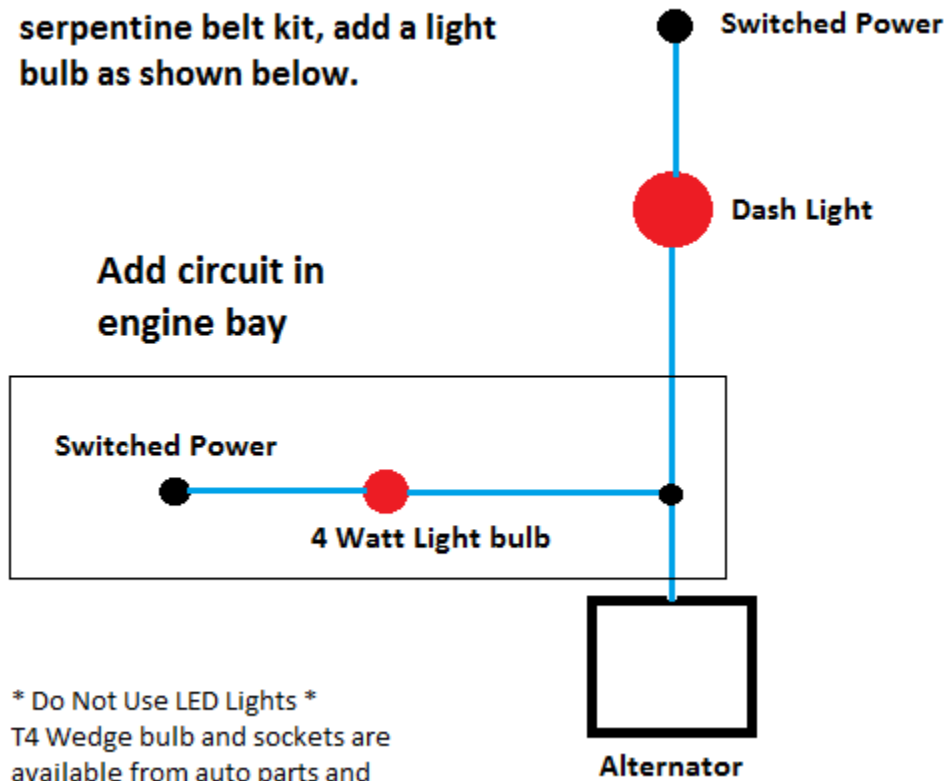

If you experience low charging issues with our 964/993 serpentine belt kit, add a light bulb as shown below.

* Do Not Use LED Lights *
T4 Wedge bulb and sockets are available from auto parts and electronic supply stores